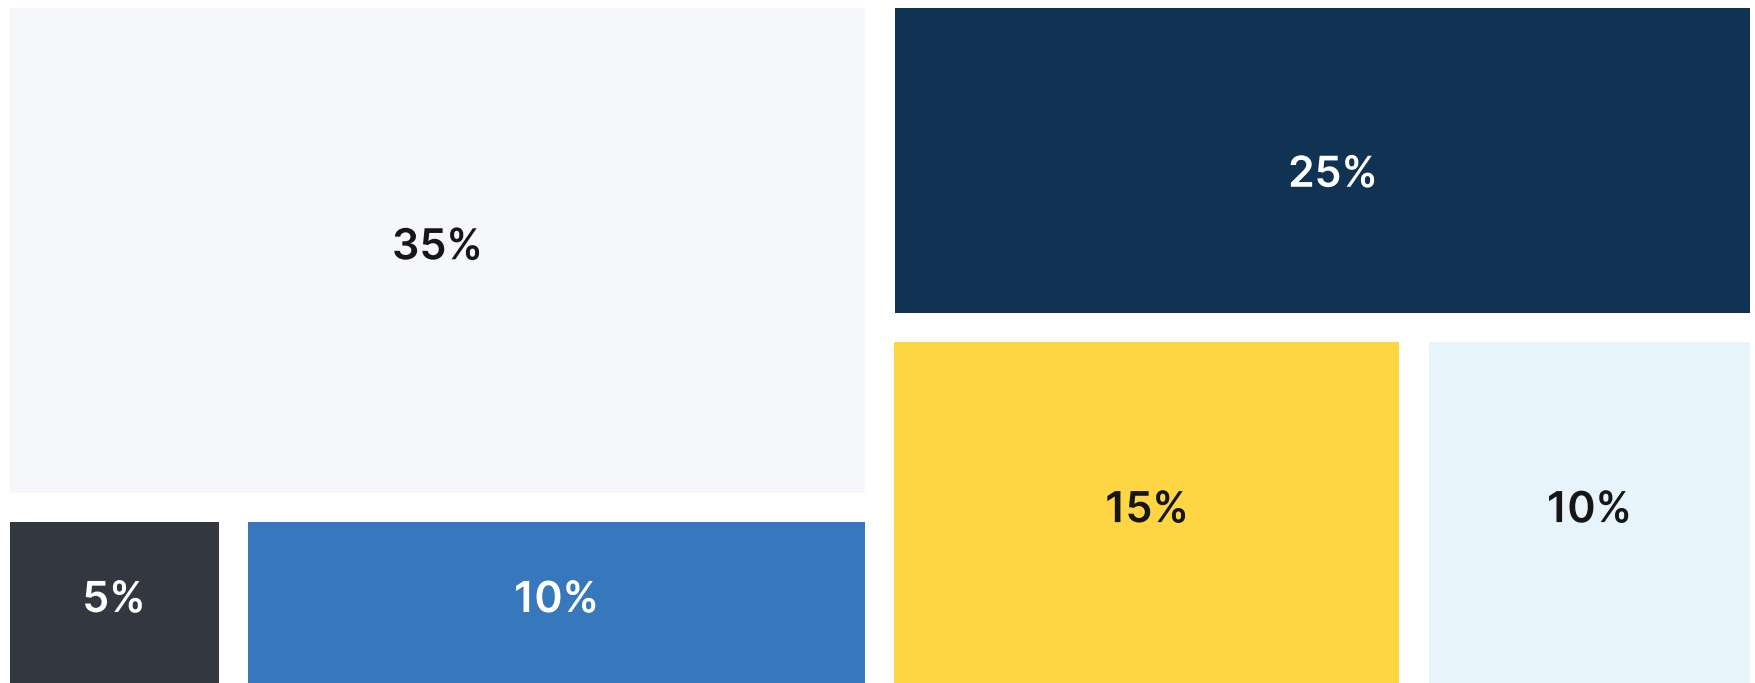

Color Usage

Use 'Bright Sun' to highlight things or in Call to Action buttons. Use Cod Grey with the opacity reduced to achieve light backgrounds. Tend to use the official brand color whenever is seen fit.